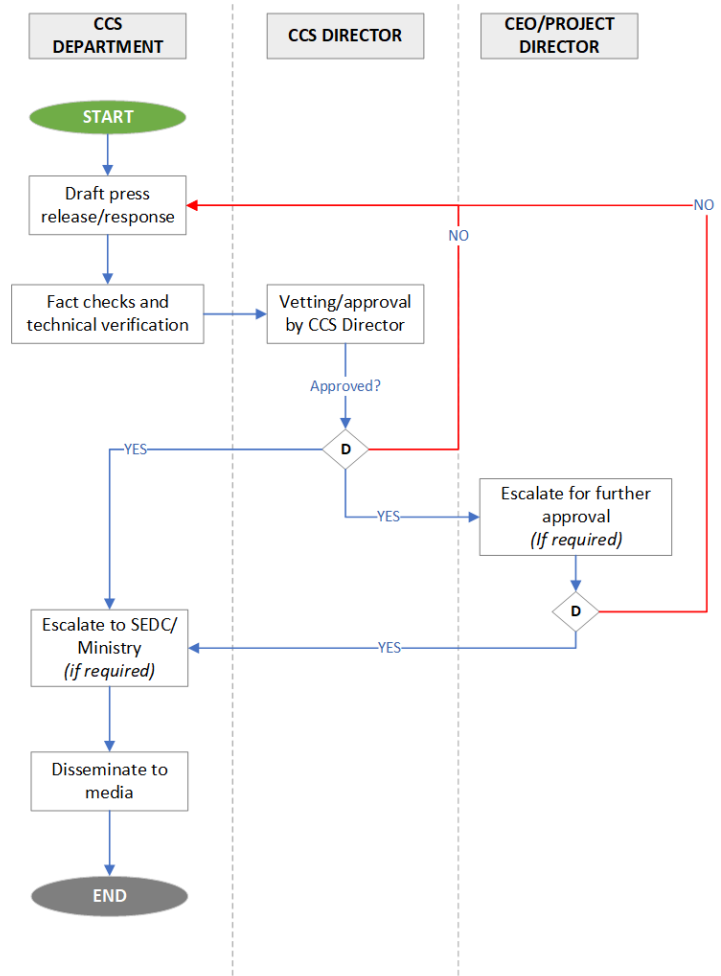

Corporate Communication Media Protocol

Process flow for Press release and media response (for internal)

Content	CONTENT / ACTIVITY
	DECISION
	FLOWCHART PROCESS STARTED
	FLOWCHART PROCESS ENDED
	INTER-PAGE ACTIVITY CONNECTOR
	INTER-PAGE RESPONSIBILITY CONNECTOR